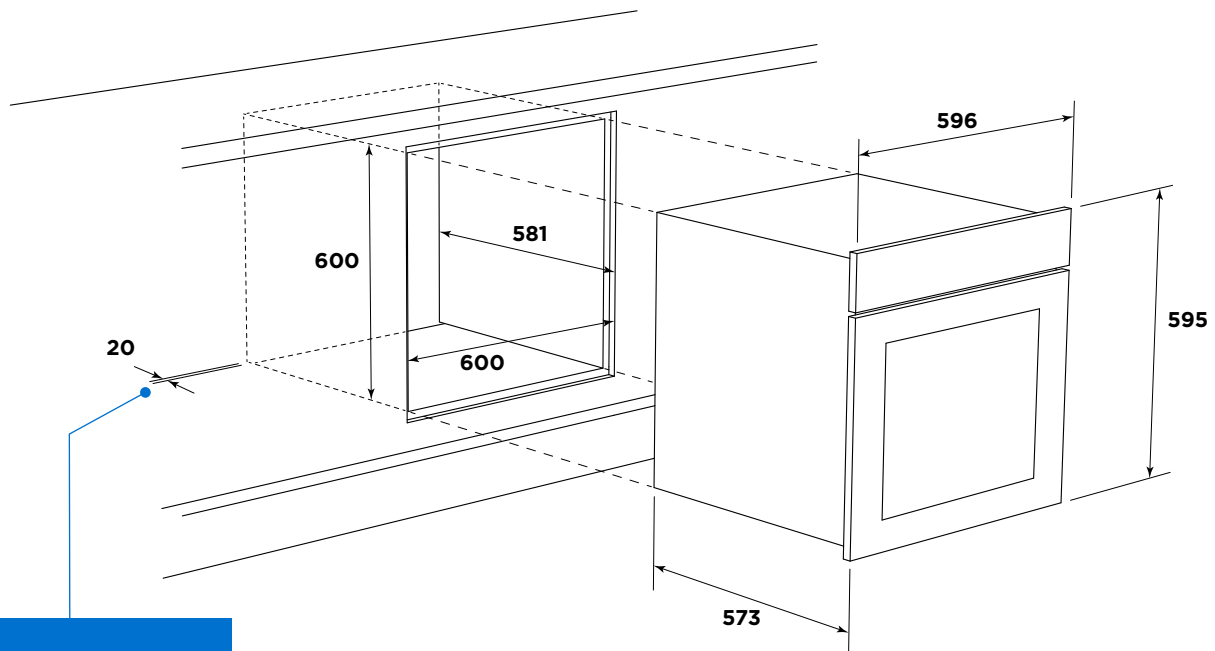

Gas ovens

WVG613SC/WC, WVG615SC

NOTE:

For proper ventilation there must be a gap at the bottom rear of the cabinet. This can be a full width opening 20mm deep.

Product WxHxD (mm)

596 x 595 x 573

Flush mount cut-out WxHxD (mm)

600 x 600 x 581

IMPORTANT

These dimensions are a guide only. All measurements are in millimetres (mm). For complete installation instructions, refer to the manual provided with product.