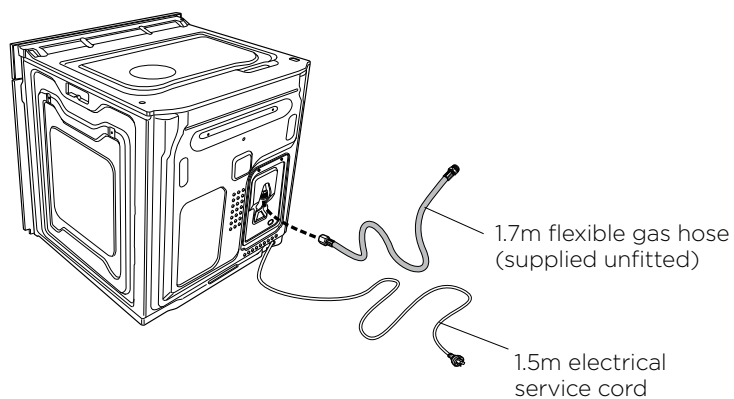

Gas ovens

WVG613SC/WC, WVG615SC

NOTE:

For proper ventilation there must be a gap at the bottom rear of the cabinet. This can be a full width opening 20mm deep.

Product WxHxD (mm)

596 x 595 x 573

Flush mount cut-out WxHxD (mm)

600 x 600 x 581

IMPORTANT

These dimensions are a guide only. All measurements are in millimetres (mm). For complete installation instructions, refer to the manual provided with product.